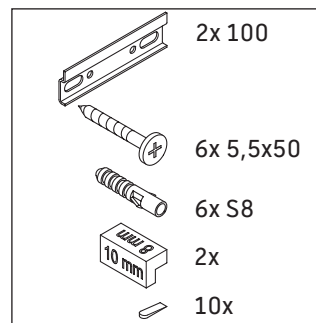

XSquare

XS 4063

Mounting instructions

DuraSquare # 235310

Instructions for use

The bathroom furniture range complies with the standards and guidelines applicable at the time of delivery and is designed for use in bathrooms. Direct contact with water should be avoided, for example, when showering.