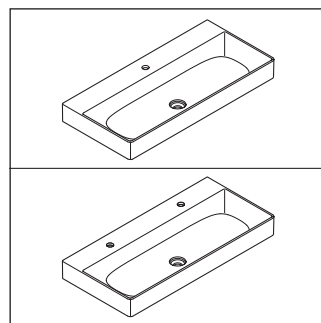

XSquare

XS 4063

Mounting instructions

DuraSquare # 235310

Instructions for use

The bathroom furniture range complies with the standards and guidelines applicable at the time of delivery and is designed for use in bathrooms. Direct contact with water should be avoided, for example, when showering.