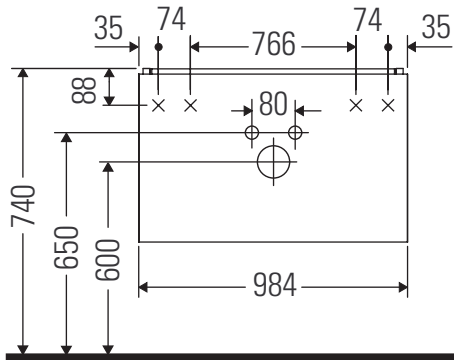

XSquare

XS 4063

Mounting instructions

DuraSquare # 235310

Instructions for use

The bathroom furniture range complies with the standards and guidelines applicable at the time of delivery and is designed for use in bathrooms. Direct contact with water should be avoided, for example, when showering.