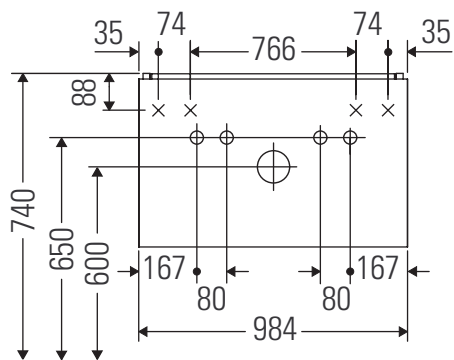

XSquare

XS 4063

Mounting instructions

DuraSquare # 235310

Instructions for use

The bathroom furniture range complies with the standards and guidelines applicable at the time of delivery and is designed for use in bathrooms. Direct contact with water should be avoided, for example, when showering.