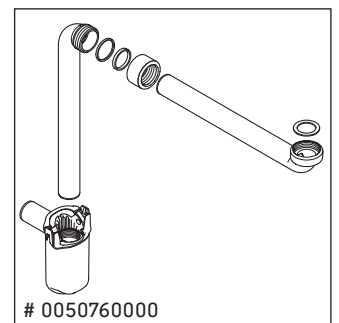

XSquare

XS 4063

Mounting instructions

DuraSquare # 235310

Instructions for use

The bathroom furniture range complies with the standards and guidelines applicable at the time of delivery and is designed for use in bathrooms. Direct contact with water should be avoided, for example, when showering.