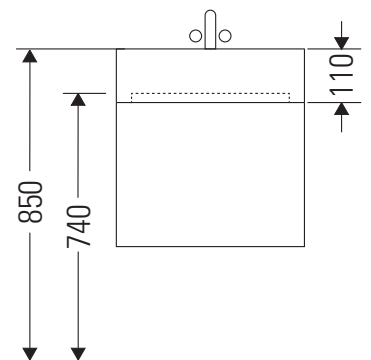

XSquare

XS 4063

Mounting instructions

DuraSquare # 235310

Instructions for use

The bathroom furniture range complies with the standards and guidelines applicable at the time of delivery and is designed for use in bathrooms. Direct contact with water should be avoided, for example, when showering.