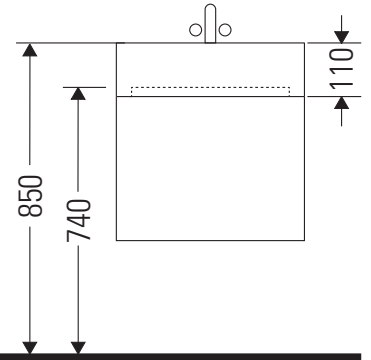

XSquare

XS 4063

Mounting instructions

DuraSquare # 235310

Instructions for use

The bathroom furniture range complies with the standards and guidelines applicable at the time of delivery and is designed for use in bathrooms. Direct contact with water should be avoided, for example, when showering.